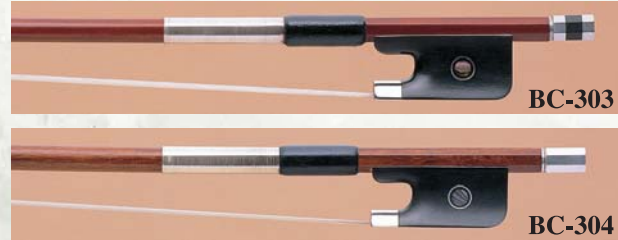

Violin Bow

Carbon Bow

Viola Bow

Violin Bow

Model	Stick	Flog	Size
BV-101	Brazil Wood	Ebony	4/4 ~ 1/16
BV-102	Brazil Wood	Ebony	4/4 ~ 1/16
BV-103	Pernambuco	Ebony	4/4
BV-104	Pernambuco	Ebony	4/4

Viola Bow

Model	Stick	Flog	Size
BVO-201	Brazil Wood	Ebony	4/4
BVO-203	Pernambuco	Ebony	4/4
BVO-204	Pernambuco	Ebony	4/4

Cello Bow

Cello Bow

Model	Stick	Flog	Size
BC-301	Brazil Wood	Ebony	4/4 ~ 1/4
BC-303	Pernambuco	Ebony	4/4
BC-304	Pernambuco	Ebony	4/4

Bass Bow

Bass Bow

Model	Stick	Flog	Style
BB-401G/F	Brazil Wood	Ebony	German/French
BB-403G/F	Brazil Wood	Ebony	German/French
BB-404G	Brazil Wood	Ebony	German