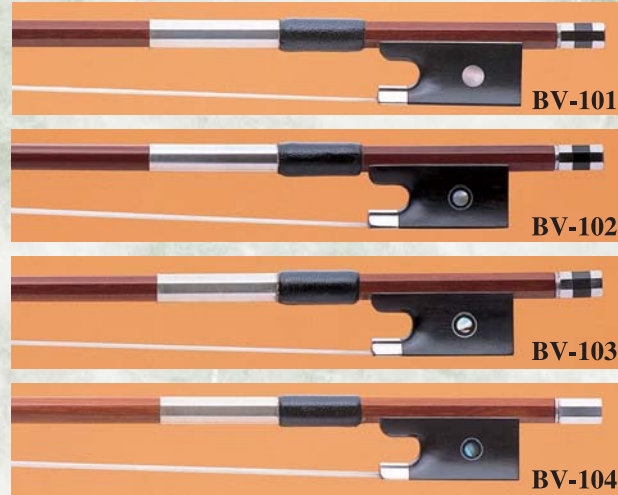

Violin Bow

Carbon Bow

Viola Bow

Violin Bow

Model	Stick	Flog	Size
BV-101	Brazil Wood	Ebony	4/4 ~ 1/16
BV-102	Brazil Wood	Ebony	4/4 ~ 1/16
BV-103	Pernambuco	Ebony	4/4
BV-104	Pernambuco	Ebony	4/4

Viola Bow

Model	Stick	Flog	Size
BVO-201	Brazil Wood	Ebony	4/4
BVO-203	Pernambuco	Ebony	4/4
BVO-204	Pernambuco	Ebony	4/4

Cello Bow

Cello Bow

Model	Stick	Flog	Size
BC-301	Brazil Wood	Ebony	4/4 ~ 1/4
BC-303	Pernambuco	Ebony	4/4
BC-304	Pernambuco	Ebony	4/4

Bass Bow

Bass Bow

Model	Stick	Flog	Style
BB-401G/F	Brazil Wood	Ebony	German/French
BB-403G/F	Brazil Wood	Ebony	German/French
BB-404G	Brazil Wood	Ebony	German